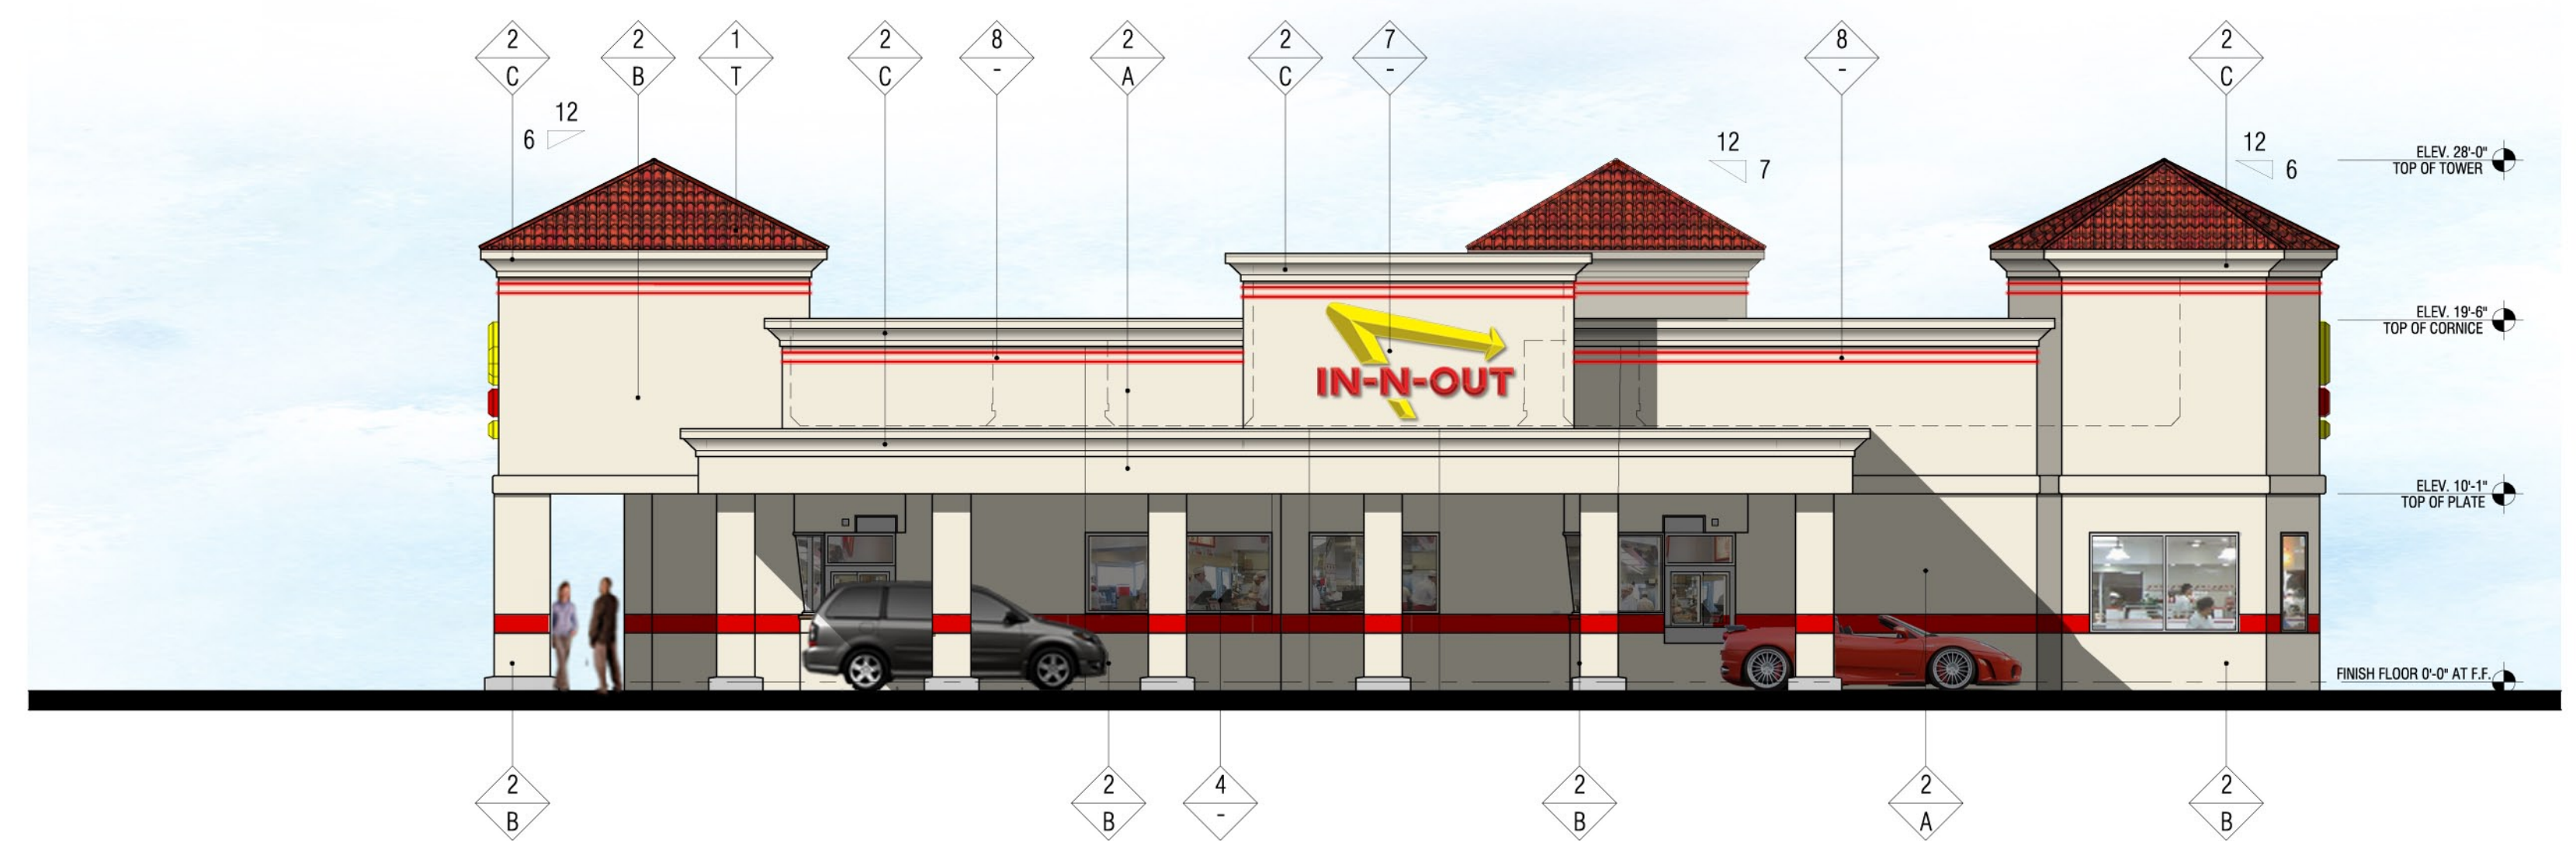

# FINISH SCHEDULE

- ▲ FINISH MATERIAL
  - 1 TILE ROOF
  - 2 STUCCO WITH SAND FLOAT TEXTURE FINISH
  - 3 CLEAR ANODIZED ALUMINUM STOREFRONT DOORS
  - 4 CLEAR ANODIZED ALUMINUM WINDOWS
  - 5 PVC COATED WICK AWNINGS
  - 6 NOT USED
  - 7 ILLUMINATED LOGO SIGN UNDER SEPARATE PERMIT
  - 8 L.E.D. DOUBLE BAND LIGHTING UNDER SEPARATE PERMIT
- ▼ FINISH COLOR
  - A DUNN EDWARDS - DEW339 - BONE CHINA
  - B DUNN EDWARDS - DEW339 - BONE CHINA
  - C DUNN EDWARDS - DEW339 - BONE CHINA
  - T EAGLE ROOFING PRODUCTS CAPISTRANO STYLE  
3125 TERRACOTTA
  - W IN-N-OUT CUSTOM COLORS

**WEST ELEVATION**  
SCALE: 1/8"=1'-0"

**EAST ELEVATION**  
SCALE: 1/8"=1'-0"

Note:  
Colors shown on these elevations are for illustration purposes only. For actual colors, refer to manufacturer's samples.

**SOUTH ELEVATION**  
SCALE: 1/8"=1'-0"

**NORTH ELEVATION**  
SCALE: 1/8"=1'-0"