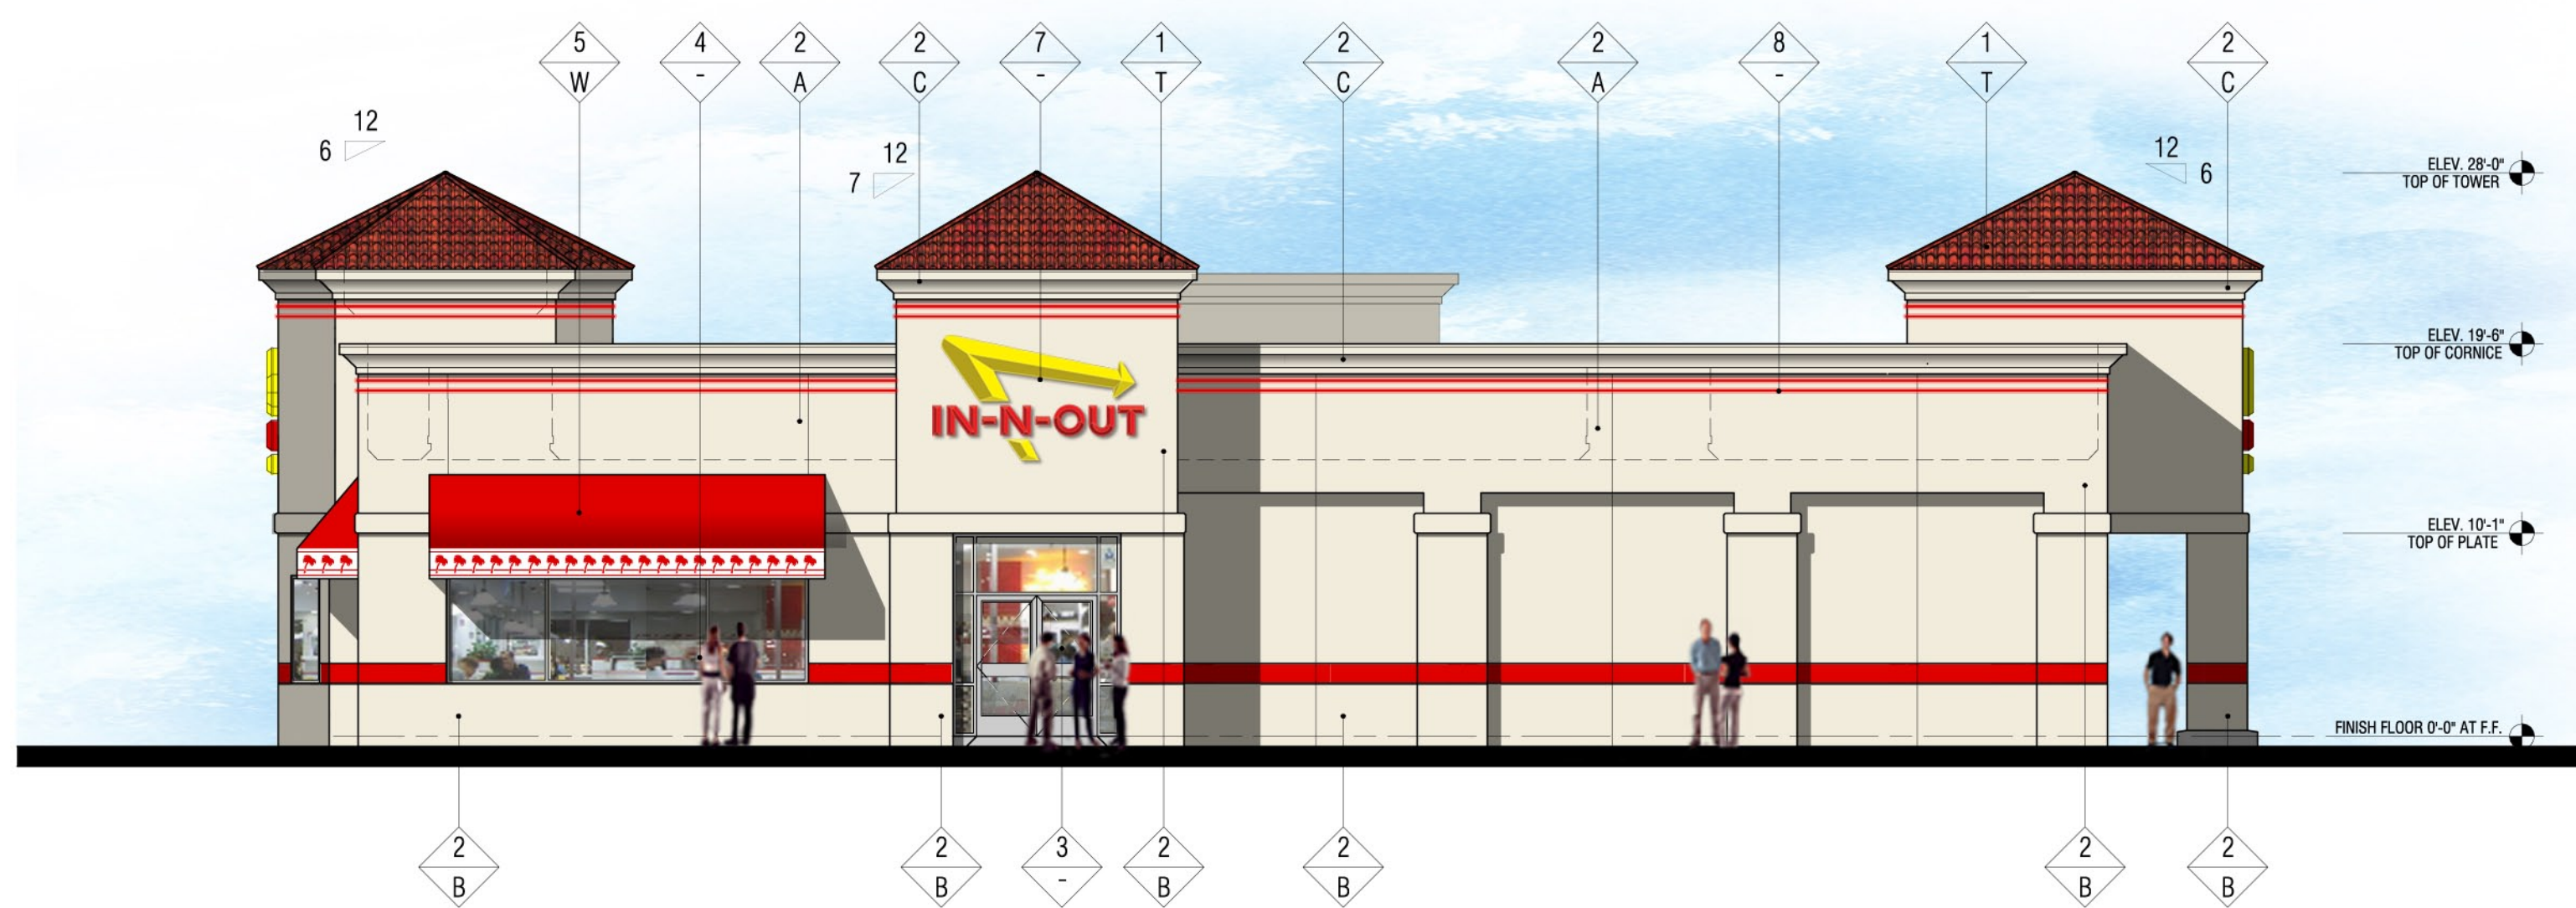

# FINISH SCHEDULE

- ▲ FINISH MATERIAL
  - 1 TILE ROOF
  - 2 STUCCO WITH SAND FLOAT TEXTURE FINISH
  - 3 CLEAR ANODIZED ALUMINUM STOREFRONT DOORS
  - 4 CLEAR ANODIZED ALUMINUM WINDOWS
  - 5 PVC COATED WICK AWNINGS
  - 6 NOT USED
  - 7 ILLUMINATED LOGO SIGN UNDER SEPARATE PERMIT
  - 8 L.E.D. DOUBLE BAND LIGHTING UNDER SEPARATE PERMIT
- ▼ FINISH COLOR
  - A DUNN EDWARDS - DEW339 - BONE CHINA
  - B DUNN EDWARDS - DEW339 - BONE CHINA
  - C DUNN EDWARDS - DEW339 - BONE CHINA
  - T EAGLE ROOFING PRODUCTS CAPISTRANO STYLE  
3125 TERRACOTTA
  - W IN-N-OUT CUSTOM COLORS

**WEST ELEVATION**  
SCALE: 1/8"=1'-0"

**EAST ELEVATION**  
SCALE: 1/8"=1'-0"

Note:  
Colors shown on these elevations are for illustration purposes only. For actual colors, refer to manufacturer's samples.

**SOUTH ELEVATION**  
SCALE: 1/8"=1'-0"

**NORTH ELEVATION**  
SCALE: 1/8"=1'-0"