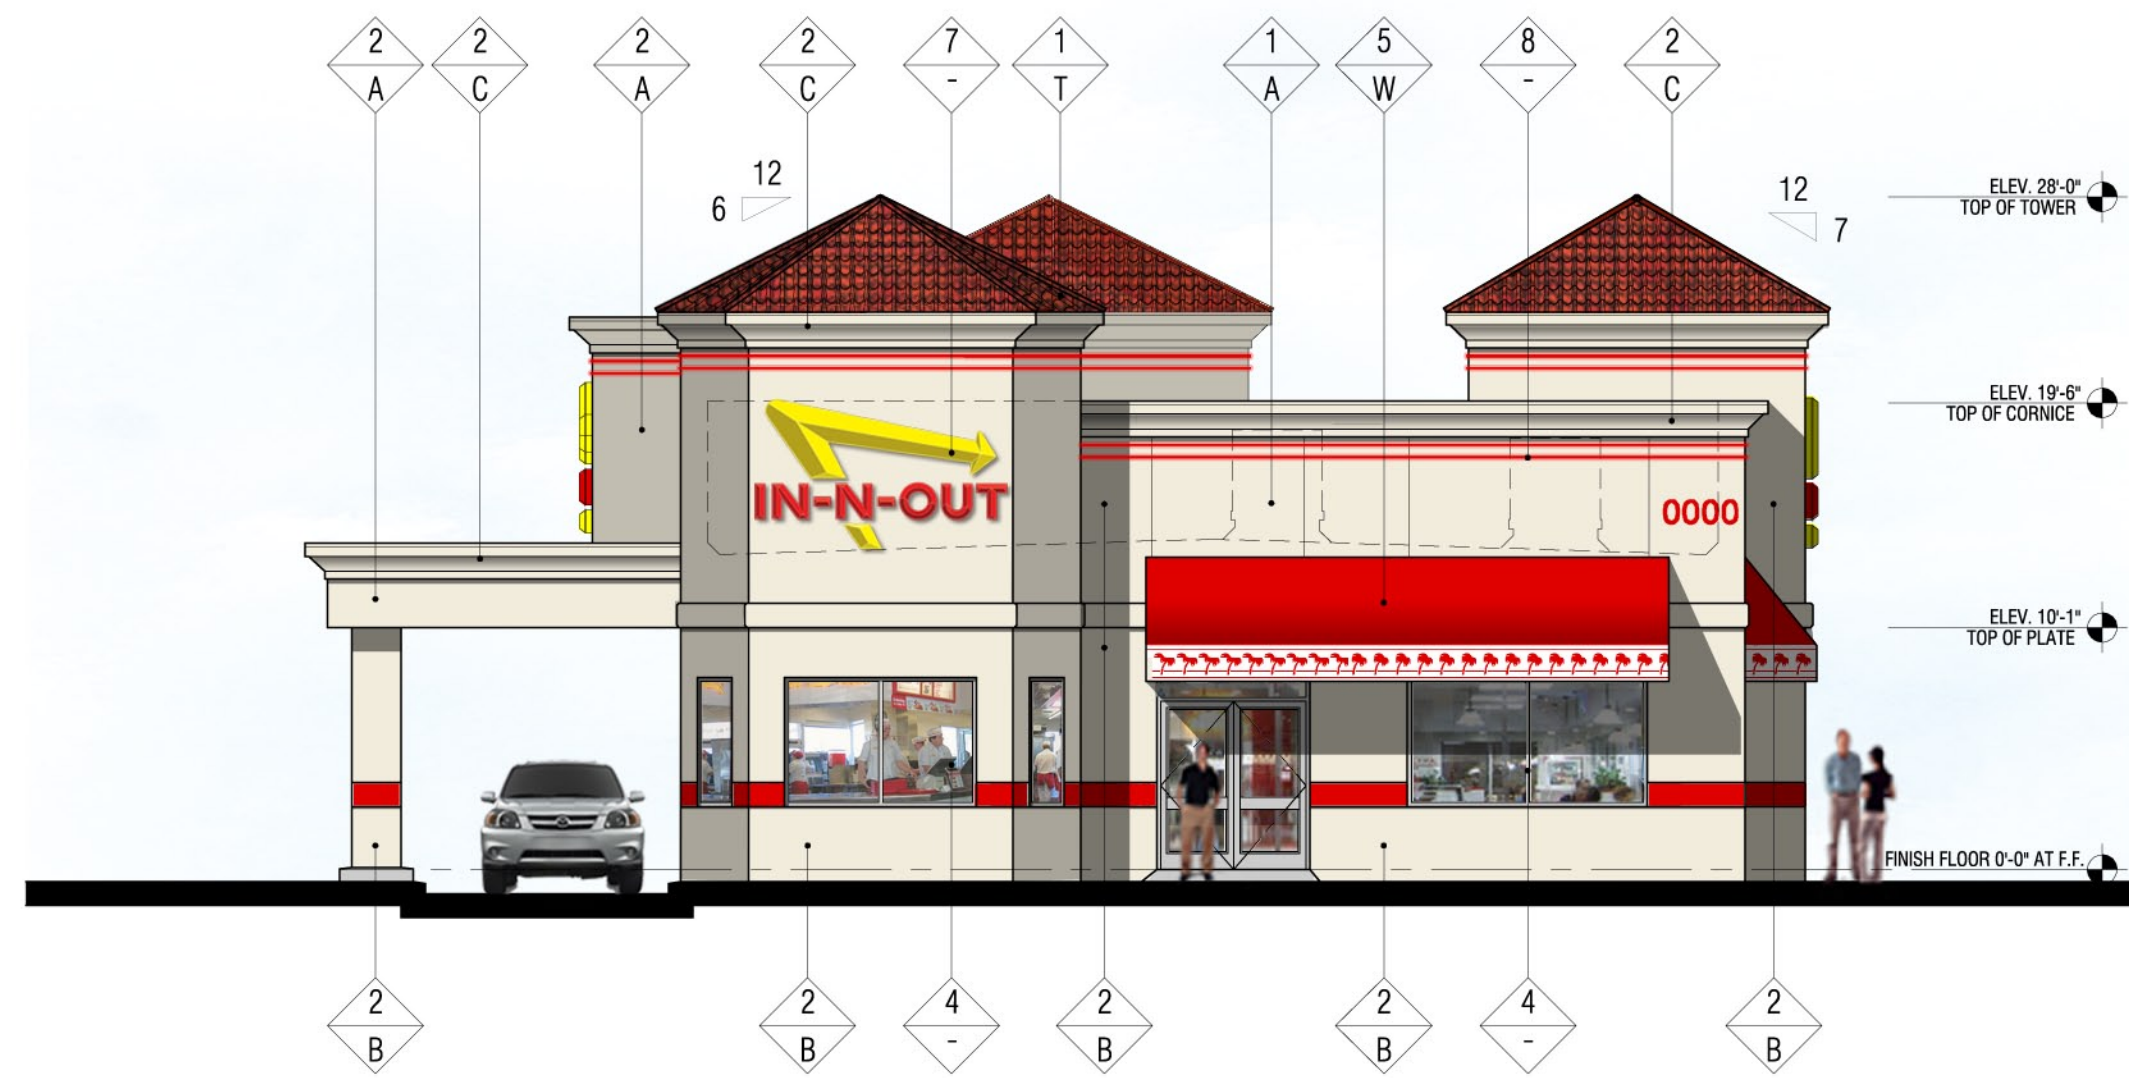

# FINISH SCHEDULE

- ▲ FINISH MATERIAL
  - 1 TILE ROOF
  - 2 STUCCO WITH SAND FLOAT TEXTURE FINISH
  - 3 CLEAR ANODIZED ALUMINUM STOREFRONT DOORS
  - 4 CLEAR ANODIZED ALUMINUM WINDOWS
  - 5 PVC COATED WICK AWNINGS
  - 6 NOT USED
  - 7 ILLUMINATED LOGO SIGN UNDER SEPARATE PERMIT
  - 8 L.E.D. DOUBLE BAND LIGHTING UNDER SEPARATE PERMIT
- ▼ FINISH COLOR
  - A DUNN EDWARDS - DEW339 - BONE CHINA
  - B DUNN EDWARDS - DEW339 - BONE CHINA
  - C DUNN EDWARDS - DEW339 - BONE CHINA
  - T EAGLE ROOFING PRODUCTS CAPISTRANO STYLE  
3125 TERRACOTTA
  - W IN-N-OUT CUSTOM COLORS

**WEST ELEVATION**  
SCALE: 1/8"=1'-0"

**EAST ELEVATION**  
SCALE: 1/8"=1'-0"

Note:  
Colors shown on these elevations are for illustration purposes only. For actual colors, refer to manufacturer's samples.

**SOUTH ELEVATION**  
SCALE: 1/8"=1'-0"

**NORTH ELEVATION**  
SCALE: 1/8"=1'-0"