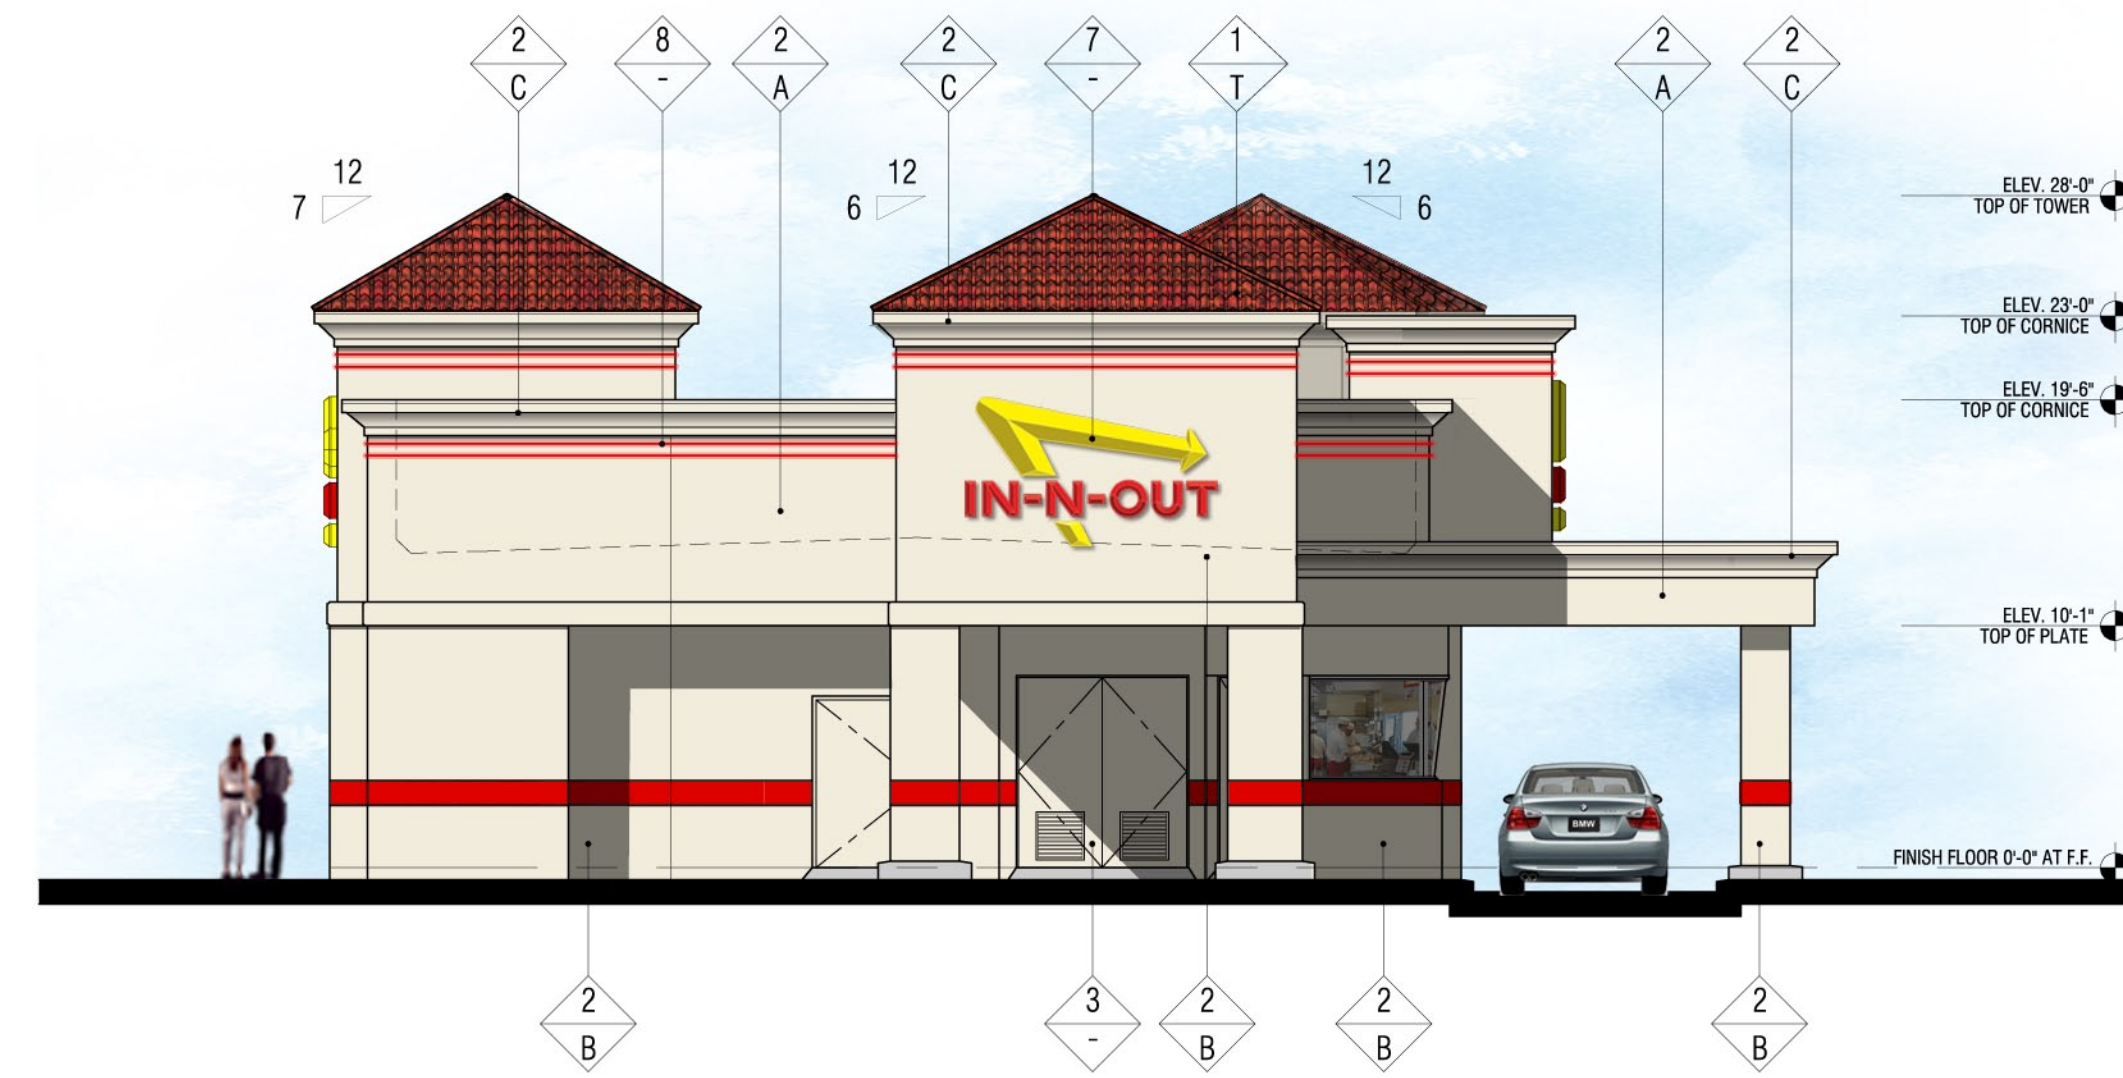

# FINISH SCHEDULE

- ▲ FINISH MATERIAL
  - 1 TILE ROOF
  - 2 STUCCO WITH SAND FLOAT TEXTURE FINISH
  - 3 CLEAR ANODIZED ALUMINUM STOREFRONT DOORS
  - 4 CLEAR ANODIZED ALUMINUM WINDOWS
  - 5 PVC COATED WICK AWNINGS
  - 6 NOT USED
  - 7 ILLUMINATED LOGO SIGN UNDER SEPARATE PERMIT
  - 8 L.E.D. DOUBLE BAND LIGHTING UNDER SEPARATE PERMIT
- ▼ FINISH COLOR
  - A DUNN EDWARDS - DEW339 - BONE CHINA
  - B DUNN EDWARDS - DEW339 - BONE CHINA
  - C DUNN EDWARDS - DEW339 - BONE CHINA
  - T EAGLE ROOFING PRODUCTS CAPISTRANO STYLE  
3125 TERRACOTTA
  - W IN-N-OUT CUSTOM COLORS

**WEST ELEVATION**  
SCALE: 1/8"=1'-0"

**EAST ELEVATION**  
SCALE: 1/8"=1'-0"

Note:  
Colors shown on these elevations are for illustration purposes only. For actual colors, refer to manufacturer's samples.

**SOUTH ELEVATION**  
SCALE: 1/8"=1'-0"

**NORTH ELEVATION**  
SCALE: 1/8"=1'-0"